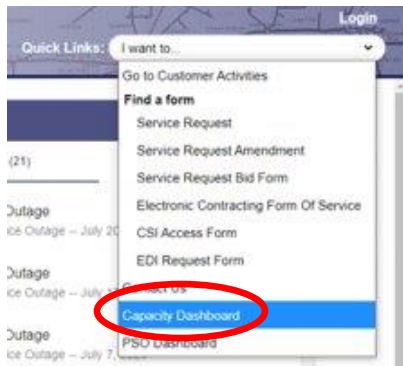

Southern Star Central Gas Pipeline, Inc.
4700 State Route 56
P.O. Box 20010
Owensboro, Kentucky 42304-0010
Phone 270/852-5000

Southern Star’s Capacity Dashboard provides an interactive way to find and filter information related to available capacity. To view the new Capacity Dashboard or the Capacity Dashboard Video Tutorial, please use the links below.

New Capacity Dashboard: [Capacity Dashboard](#)

Capacity Dashboard Tutorial: [Capacity Dashboard Tutorial](#)

If you have any additional questions, please feel free to [contact us](#).

Other Places to access the Capacity Dashboard:

Under Quick Links at top of CSI Home Page: